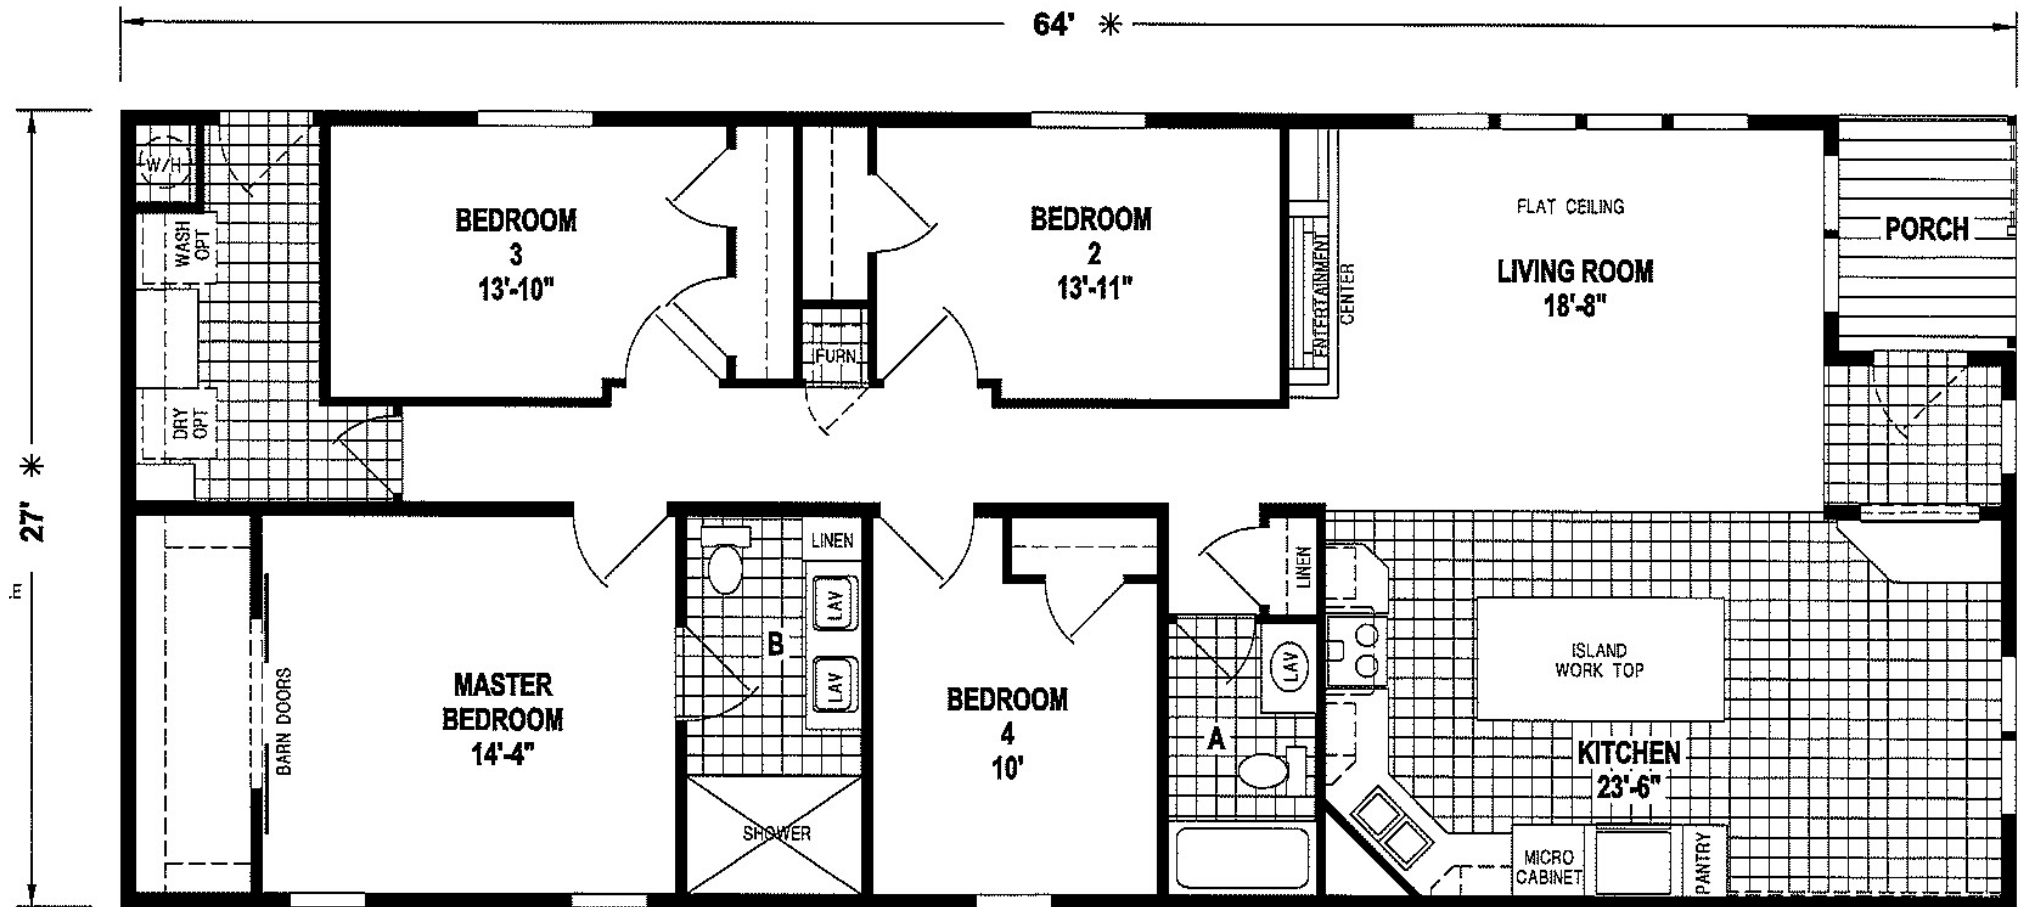

SKYLINE – SPECTRA SERIES

7303J

Mt. Spokane Home Sales

4 Bedroom

2 Bathroom

1,728 Square Feet

www.MTSPOKANEHOMESALESLLC.COM - FOR CURRENT BASE PRICE, INFORMATION AND PICTURES!

14515 N NEWPORT HWY - MEAD, WA 99021