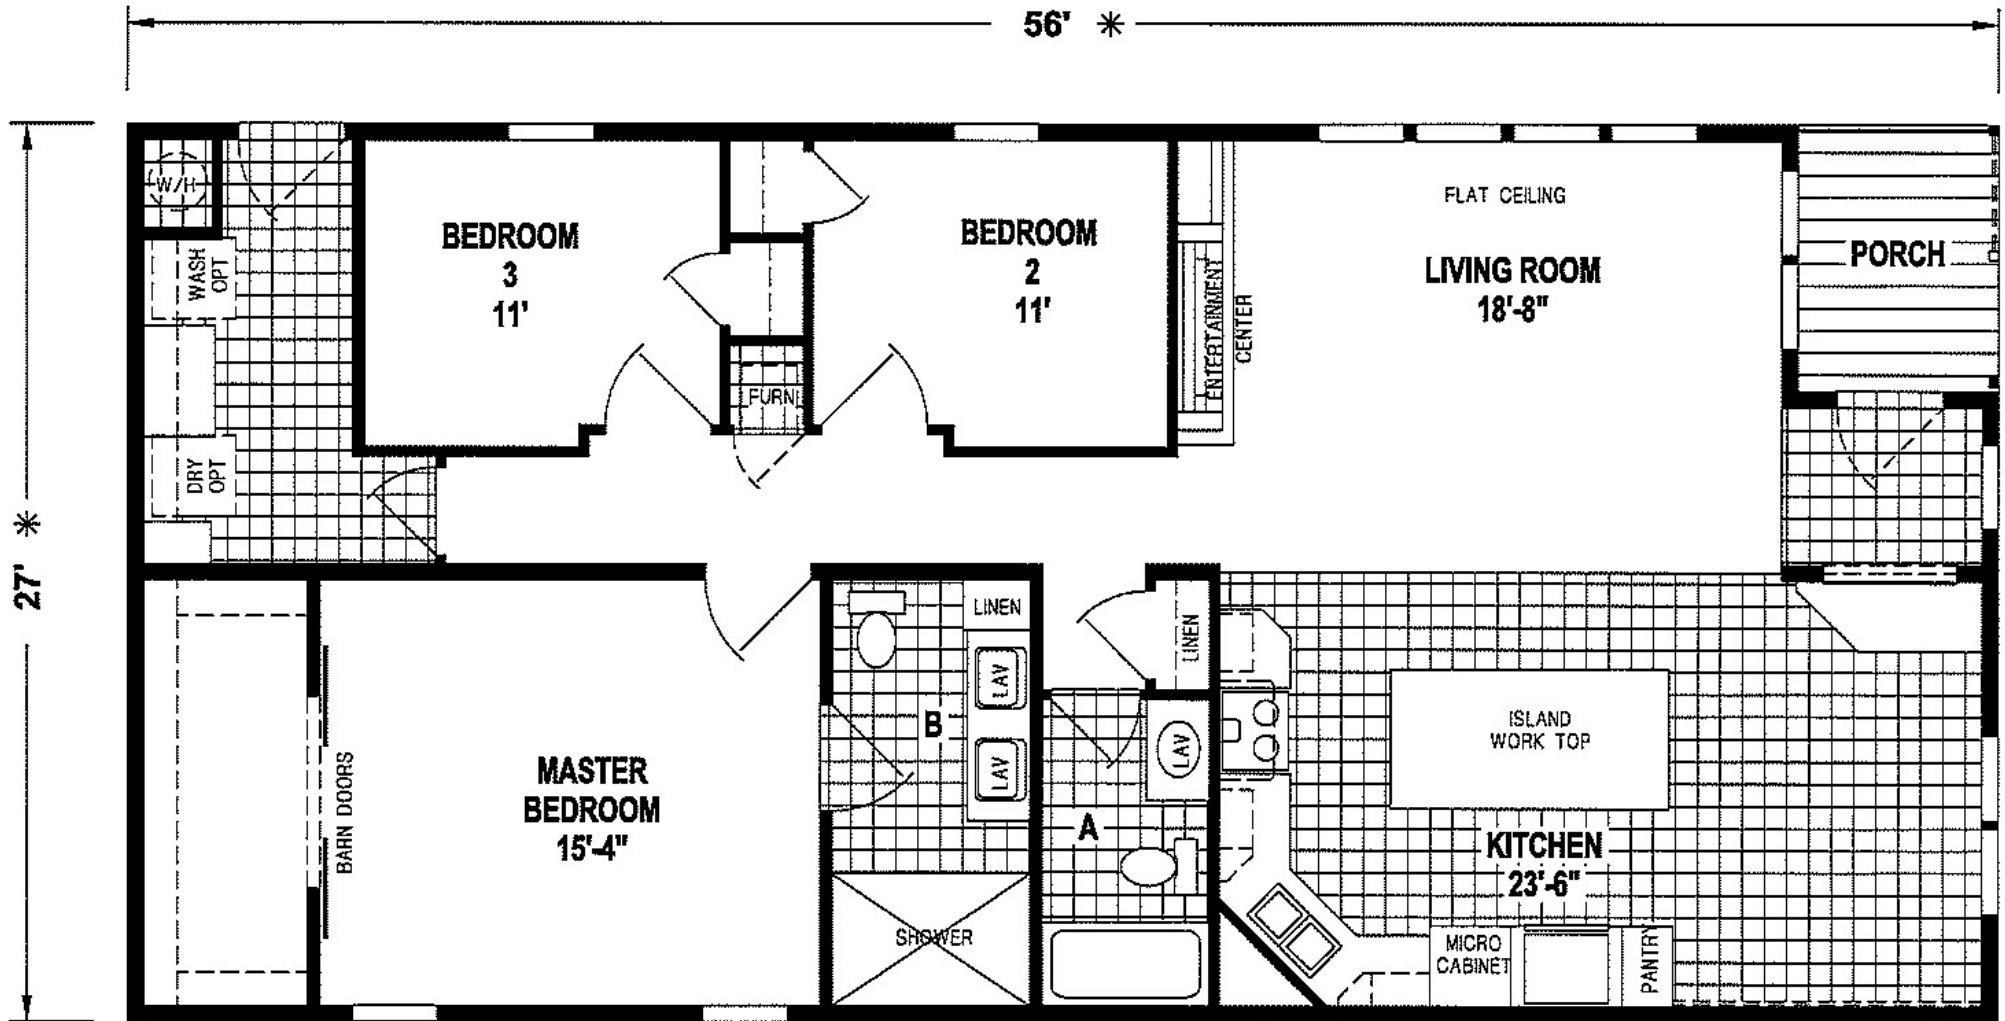

SKYLINE – SPECTRA SERIES

7301J

Mt. Spokane Home Sales

3 Bedroom

2 Bathroom

1,512 Square Feet

www.MTSPokaneHomeSalesLLC.com - FOR CURRENT BASE PRICE, INFORMATION AND PICTURES!

14515 N NEWPORT HWY - MEAD, WA 99021