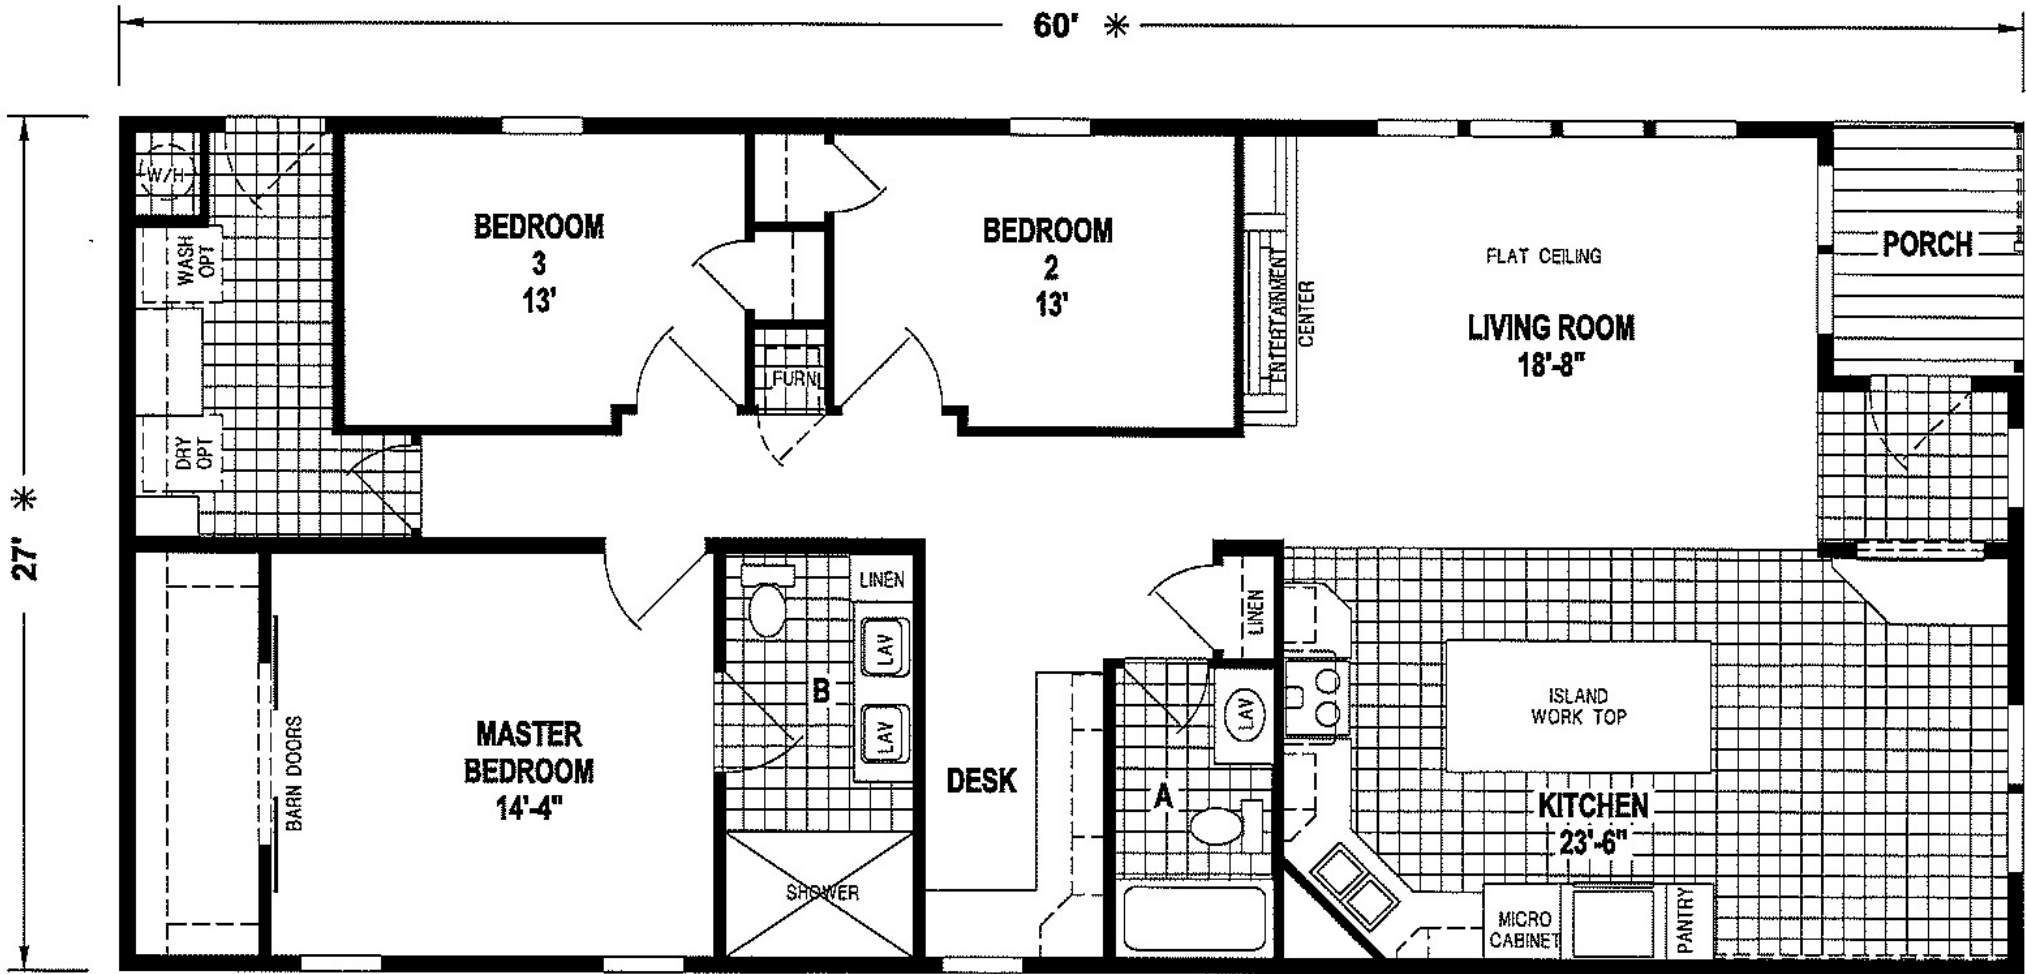

SKYLINE – SPECTRA SERIES

7302J

Mt. Spokane Home Sales

3 Bedroom

2 Bathroom

1,620 Square Feet

www.MTSPOKANEHOMESALESLLC.com - FOR CURRENT BASE PRICE, INFORMATION AND PICTURES!

14515 N NEWPORT HWY - MEAD, WA 99021